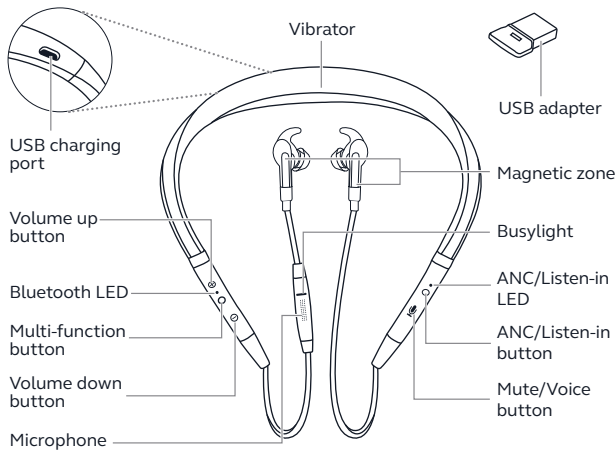

How to use

Busylight lets colleagues know you are not to be disturbed.