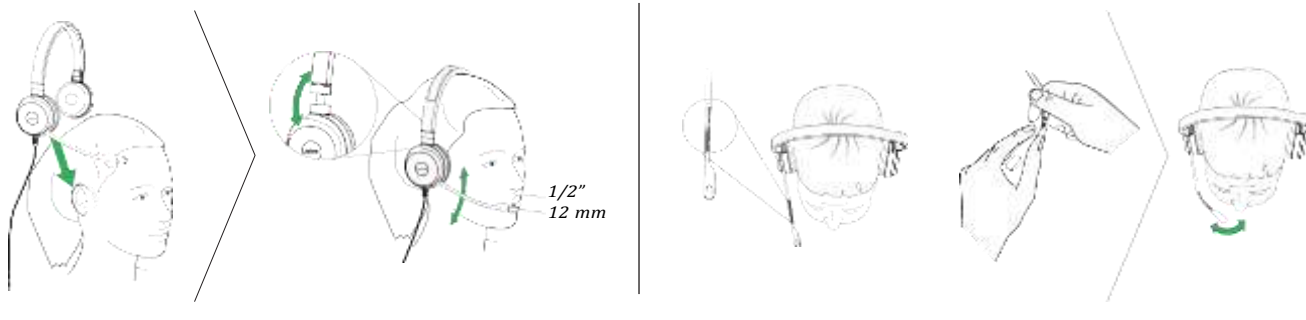

2 How to wear