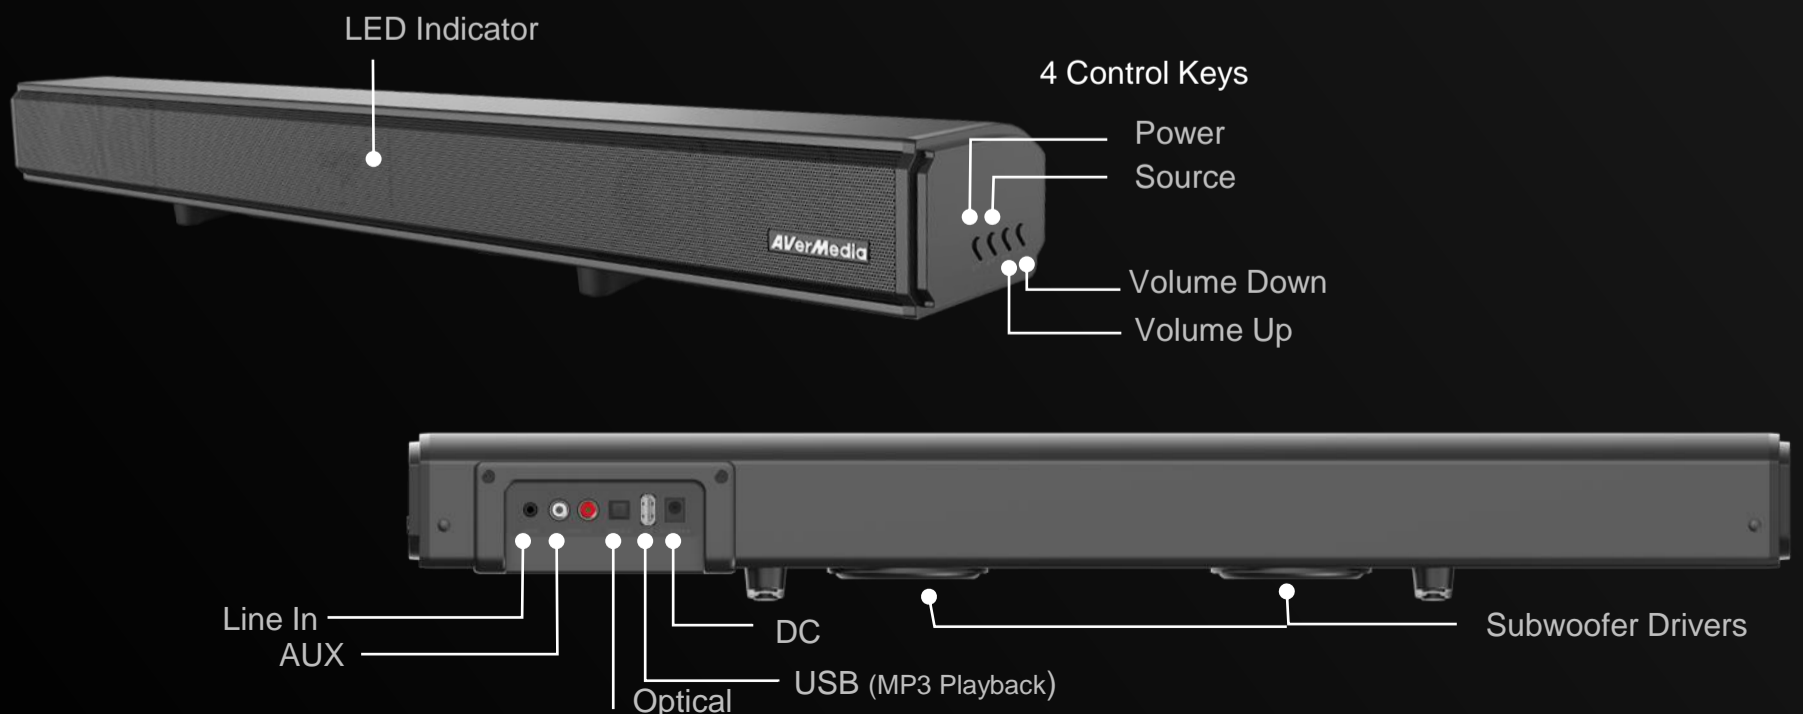

SONICBLAST GAMING SOUNDBAR

Upgrade Your Attitude with Amplitude

FEATURES

Room-Filling Sound
60W of big and lifelike sound

Built-In Subwoofer
A simple, yet powerful one-piece speaker with integrated subwoofer

3 EQ Modes
Optimize your listening experience in game, movie, and music

Wireless Audio
Wirelessly stream music from mobile devices via Bluetooth

Connections

GS333

Technical Specifications

- System: 2.1 channel
- Total Output Power: 60 W (THD=10%)
- Subwoofer Output Power: 36W
- Frequency Response: 100–20,000 Hz
- Signal-to-Noise Ratio: ≥ 70 dB
- Speaker Drivers
 - 2" active speaker x 4
 - 3" subwoofer x 2
- Inputs:
 - Optical x 1
 - Line x 1
 - AUX (L/R) x 1
 - USB x 1
- Wireless:
 - Bluetooth 4.0: A2DP, AVRCP
 - 5.8 GHz (for optional SonicBlast GS335 Wireless Subwoofer)
- Dimensions (L x H x W): 670 x 105 x 81.5 mm
- Weight: 2417 g
- Power Adapter: AC 100 –240 V / 50–60 Hz, DC 18 V / 2 A

Package Dimension

- 777 X 150 X 120mm
- 3192g

EAN	4-710710-678586
UPC	7-9552296561-5

System Requirements

- Computers, game consoles, music players, mobile devices, or other devices with 3.5 mm, RCA, or optical audio output, or mobile devices with Bluetooth connection.

What's in the box

- SonicBlast GS333
- RCA audio cable
- 3.5 mm audio cable
- RCA to 3.5 mm audio cable
- Remote control
- Power adapter
- Quick guide